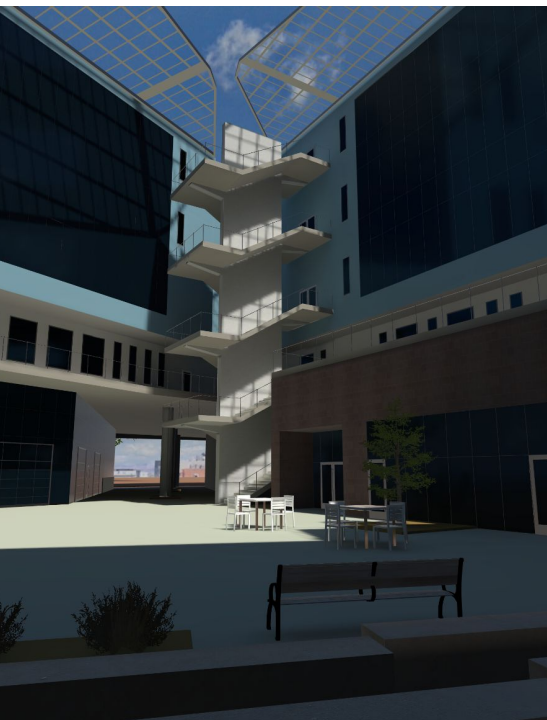

# Impact Water Metaverse

Virtual Tour

**ASU**® Arizona State  
University

## Impact Water Metaverse Features

- 6000+ 3D objects (plus upload your own)
- 360° field trips
- recordable presenter avatars
- public and secure spaces
- 70 named user licenses
- accessible on desktop, laptop, mobile, VR headset

# Impact Water Metaverse