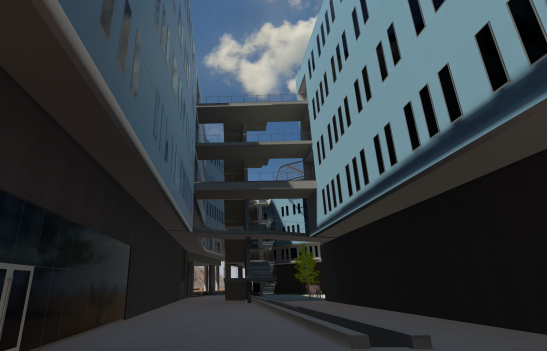

# Impact Water Metaverse

Virtual Tour

**ASU**® Arizona State  
University

## Impact Water Metaverse Features

- 6000+ 3D objects (plus upload your own)
- 360° field trips
- recordable presenter avatars
- public and secure spaces
- 70 named user licenses
- accessible on desktop, laptop, mobile, VR headset

# Impact Water Metaverse