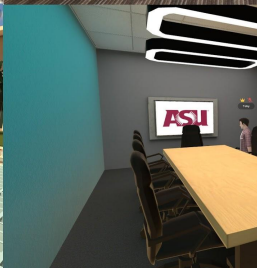

# Impact Water Metaverse

Virtual Tour

**ASU**® Arizona State  
University

## Impact Water Metaverse Features

- 6000+ 3D objects (plus upload your own)
- 360° field trips
- recordable presenter avatars
- public and secure spaces
- 70 named user licenses
- accessible on desktop, laptop, mobile, VR headset